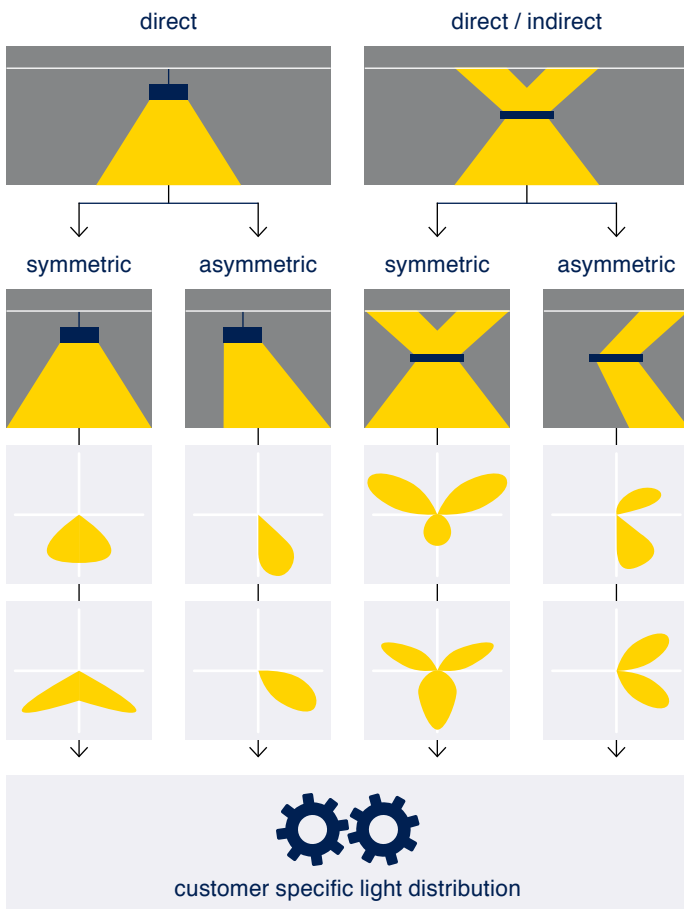

The new enhanced technology of edgelit light guiding prism sheets offers individual solutions for a wide range of LED based lighting applications: from office lighting with regulation compliant de-glaring performance to glare-free street lighting up to shadowfree workbench illumination and many more. Customer specific optimisation of the light decoupling elements in combination with a variety of different form factors allow for truly unique products with highest efficiency and a transparent appearance.

LGP decouples light uniformly and directed across the wide surface area. Light can be fed in from the edge, over the surface or in a customer specific variation

light extraction through a calculated combination of refraction and total internal reflection of the integrated optical elements

customisable ratio of direct / indirect portion of the light

transparent look when not lit

homogeneous light output and maximum efficiency by optimized structure placement

efficiencies up to 85%

ultra-thin fixture profiles

The combination of a wide range of form factors and the development of customized extraction features allow for an extra amount of design freedom when shaping your product. Density, depth, shape and number of structured sides are all variable.